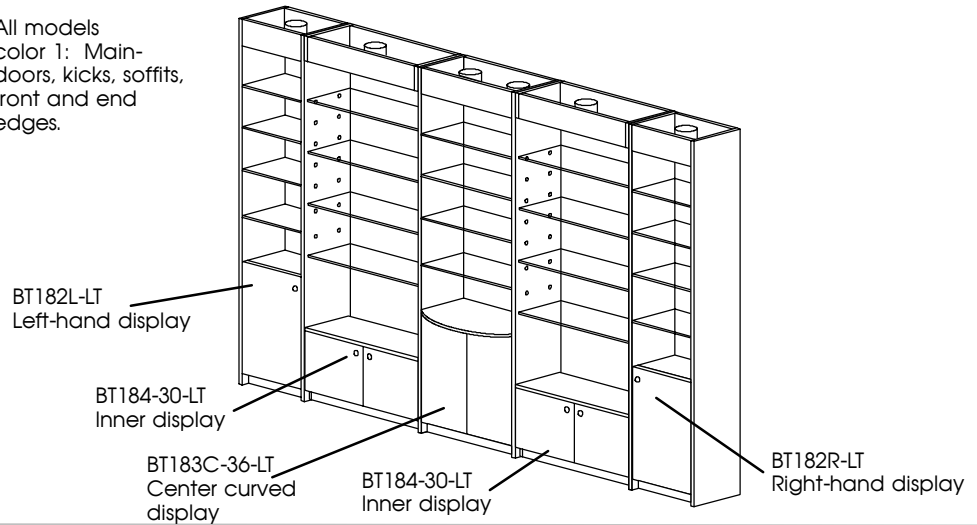

BOSTONIAN

All models
color 1: Main-
doors, kicks, soffits,
front and end
edges.

Order	1, BT182L-LT (left-hand cabinet) 1, BT183C-36-LT (center curved display cabinet) 2, BT184-30-LT (inner display cabinet) 1, BT182R-LT (right-hand cabinet)
List Price	$7,306
Option: Mirrored backs BT183-24-M10 add: BT184-30-M10 add: BT182-M10 add:	$182 $232 $129
Specifications Width (in.), footprint Depth (in.), footprint Height (in.),	126¹/₄ 20 90
Specify Color	1. Main: Doors, kicks, soffits, front and end edges. 2. Trim: Worktops and edges. 3. Trim: Interior surfaces.
Features For mirrored back on BT183L-24-LT left-hand cabinet order BT183-24-M10, for BT184-30-LT center cabinet order BT184-30-M10, and for BT182R-LT right-hand cabinet order BT182-M10. All lights are ready to plug in. NOTE: Bostonian tower and curved units have predrilled holes on the outside ends for shelf pins to support glass shelves. These inner display units cannot be freestanding.	Consists of: 1 Left-hand tower display BT182L-LT has four glass shelves, two adjustable shelves in storage compartment, and one light in soffit. 1 Left-hand curved display BT183L-24-LT with four glass shelves, two adjustable shelves in storage compartment, and one light in soffit. 2 Inner display BT184-30-LT which must be secured to adjacent Bostonian displays. Four glass shelves, one adjustable shelf in storage compartment, and two lights in soffit. 1 Right-hand tower display BT182R-LT has four glass shelves, two adjustable shelves in storage compartment, and one light in soffit.