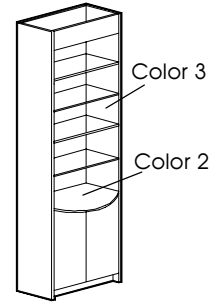

BOSTONIAN

Center Curved Display

Left-hand Curved Display

Right-hand Curved Display

Single Curved Display

Model	BT183C-24-LT	BT183C-36-LT	BT183L-24-LT	BT183L-36-LT	BT183R-24-LT	BT183R-36-LT	BT183S-24-LT	BT183S-36-LT
List Price - One light	\$1,381	\$1,866	\$1,372	\$1,859	\$1,372	\$1,859	\$1,365	\$1,850
Option: Mirrored Back, BT183-24-M10 add: BT183-36-M10 add:	\$182	\$250	\$182	\$250	\$182	\$250	\$182	\$250
Specifications								
Shipping weight	260	342	260	342	260	342	260	342
Width (in.)	24	36	24	36	24	36	24	36
Depth (in.)	20	20	20	20	20	20	20	20
Height (in.)	90	90	90	90	90	90	90	90
Specify colors	1. Door, kick, soffit, front and end edges. 2. Worktop and edge. 3. Interior surfaces.		1. Door, kick, soffit, front and end edges. 2. Worktop and edge. 3. Interior surfaces.		1. Door, kick, soffit, front and end edges. 2. Worktop and edge. 3. Interior surfaces.		1. Door, kick, soffit, front and end edges. 2. Worktop and edge. 3. Interior surfaces.	
Features	Holes on both sides*. Four glass shelves. Two adjustable shelves in storage compartment. Light in soffit. Ready to plug in.		Holes on right side*. Four glass shelves. Two adjustable shelves in storage compartment. Light in soffit. Ready to plug in.		Holes on left side*. Four glass shelves. Two adjustable shelves in storage compartment. Light in soffit. Ready to plug in.		May be used as a single unit. Four glass shelves. Two adjustable shelves for storage. Light in soffit. Ready to plug in.	
NOTE:	Bostonian tower and curved units have predrilled holes on the outside ends for shelf pins to support glass shelves. These inner display units cannot be freestanding.							