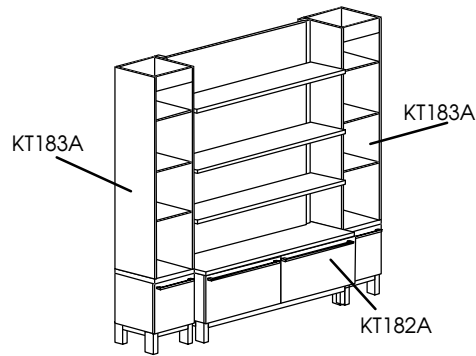

KALLISTA

Kallista Display

Order	(1) KT182 (2) KT183
List Price	$6,143
Specifications Width (in.) Depth (in.) Height (in.)	76 15 84
Specify colors	1. Cabinet and shelves. 2. Top 3. Lefthand drawer face. 4. Righthand drawer face.
Features All units must be secured to a wall, metal frames finished in soft silver paint, anodized aluminum pulls.	KT182ATF features three fixed laminated shelves, translucent acrylic back with lighting behind, on/off switch on top of cabinet ready to plug in, and two storage drawers. KT183ATF features three adjustable glass shelves in each side unit and one storage drawer. Light in soffit.