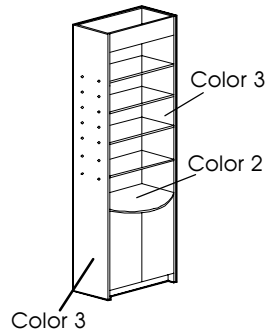

BOSTONIAN

Center Curved Display