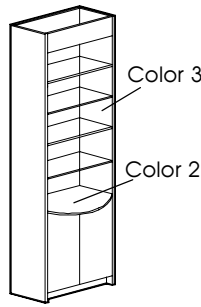

Left-hand Curved Display