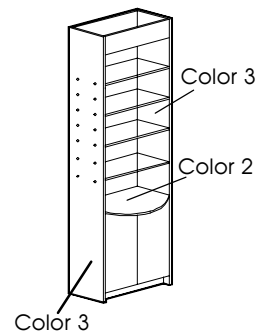

BOSTONIAN

Center Curved Display

Left-hand Curved Display

Right-hand Curved Display

Single Curved Display

Model	BT183C-24-LT	BT183C-36-LT	BT183L-24-LT	BT183L-36-LT	BT183R-24-LT	BT183R-36-LT	BT183S-24-LT	BT183S-36-LT
List Price - One light	\$1,381	\$1,866	\$1,372	\$1,859	\$1,372	\$1,859	\$1,365	\$1,850
Option: Mirrored Back, BT183-24-M10 add: BT183-36-M10 add:	\$182	\$250	\$182	\$250	\$182	\$250	\$182	\$250
Specifications								
Shipping weight	260	342	260	342	260	342	260	342
Width (in.)	24	36	24	36	24	36	24	36
Depth (in.)	20	20	20	20	20	20	20	20
Height (in.)	90	90	90	90	90	90	90	90
Specify colors	1. Door, kick, soffit, front and end edges. 2. Worktop and edge. 3. Interior surfaces.		1. Door, kick, soffit, front and end edges. 2. Worktop and edge. 3. Interior surfaces.		1. Door, kick, soffit, front and end edges. 2. Worktop and edge. 3. Interior surfaces.		1. Door, kick, soffit, front and end edges. 2. Worktop and edge. 3. Interior surfaces.	
Features	Holes on both sides*. Four glass shelves. Two adjustable shelves in storage compartment. Light in soffit. Ready to plug in.		Holes on right side*. Four glass shelves. Two adjustable shelves in storage compartment. Light in soffit. Ready to plug in.		Holes on left side*. Four glass shelves. Two adjustable shelves in storage compartment. Light in soffit. Ready to plug in.		May be used as a single unit. Four glass shelves. Two adjustable shelves for storage. Light in soffit. Ready to plug in.	
NOTE:	Bostonian tower and curved units have predrilled holes on the outside ends for shelf pins to support glass shelves. These inner display units cannot be freestanding.							