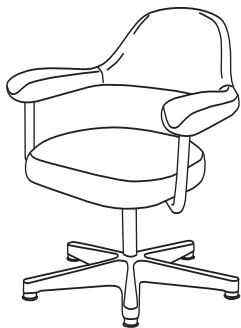

RC-K24

Reception chair with 5-star black fixed base
Specify vinyl color
NOTE: Specify vinyl colors for backrest and seat separately
Approximate weight: 40 lbs

$776.

$880.