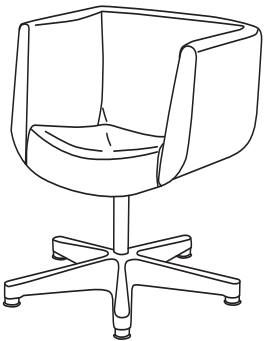

\$1,736.

\$1,840.

DY-C52

Dryer chair for HD-608 dryer
Specify vinyl color
Approximate weight: 70 lbs

\$1,312.

\$1,468.

RC-C54

Reception chair with 5-star black fixed base
Specify vinyl color
Approximate weight: 55 lbs