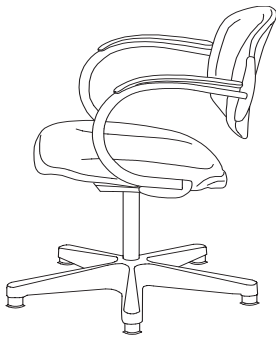

RC-174

Reception chair with 5-star black fixed base
Specify vinyl color
Approximate weight: 45 lbs

$700.

$804.