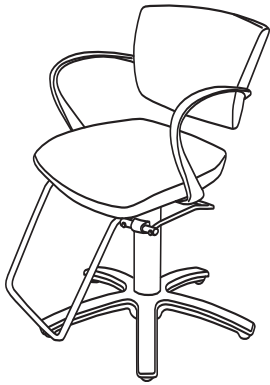

Grade 2 Vinyl
Select vinyl color from
ArcCom Alamo
sample card

MODEL NO. / DESCRIPTION

Shown on Y6C base

ST-M20

Styling chair with aluminum arm and standard tubular footrest
Specify vinyl color, base style, and footrest
Approximate weight: 70 lbs