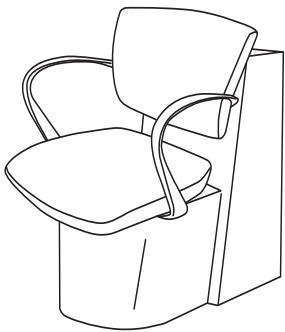

DY-M22

Dryer chair with aluminum arm for HD-608 dryer
Specify vinyl color
Approximate weight: 60 lbs

$996.

$1,152.